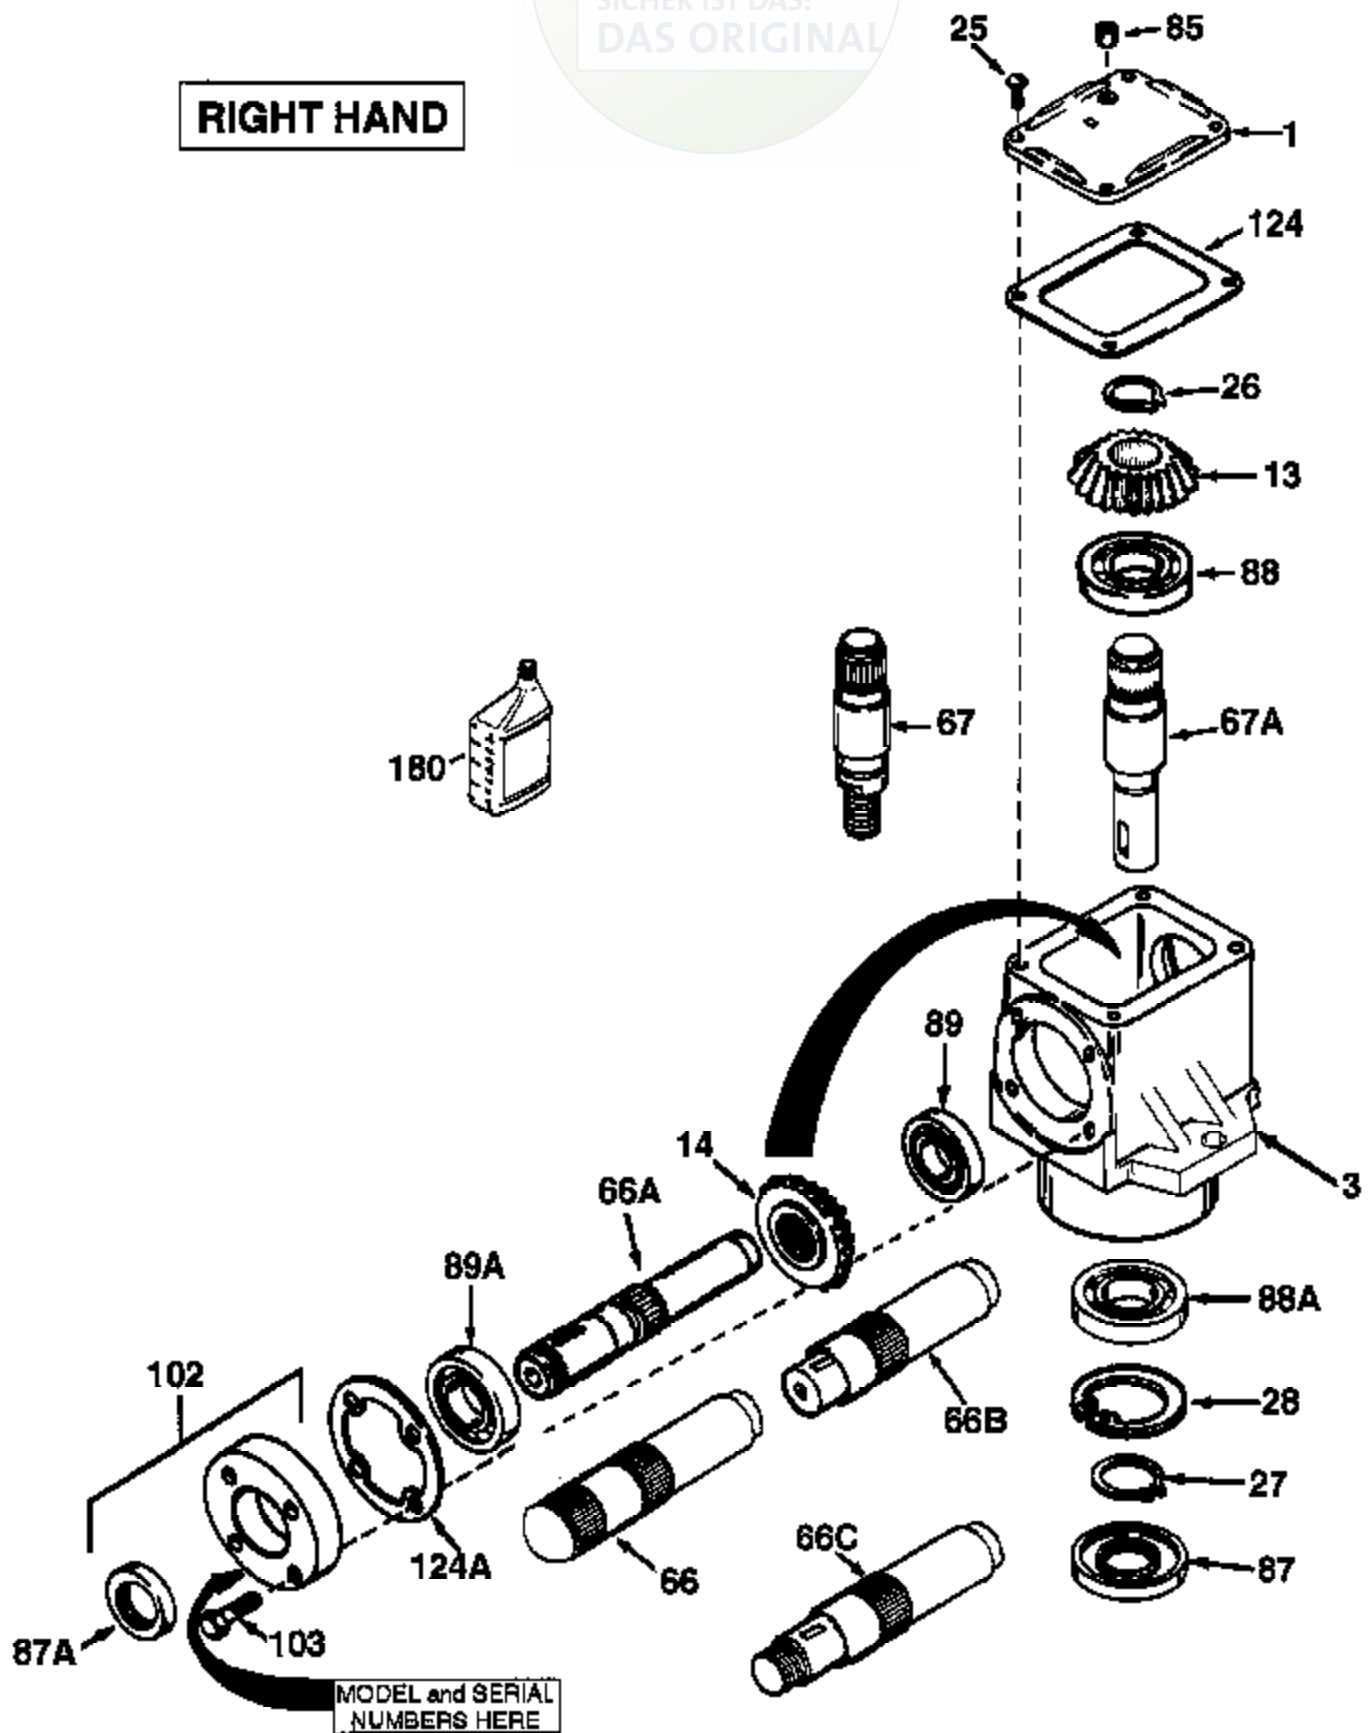

# JOIST

SICHER IST DAS:  
DAS ORIGINAL

**RIGHT HAND**

Ref #	Part Number	Qty	Description
1	772067		Cover
3	770026A		Right Angle Drive Housing
13	778101A		Miter Gear (17 teeth) (7/8" ID)
14	778101A		Miter Gear (17 teeth) (7/8" ID)
25	792025		Screw, 10-24 x 1/2"
26	788018		Retainer Ring
27	788019		Retainer Ring
28	792119		Snap Ring
66	776040A		Input Shaft (4-1/2" long)
67	776114		Output Shaft (4.567" long)
85	792039		Pipe Plug, 1/8-27 (countersunk headle ss)
87A	788031		Oil Seal
87	788029	1000-1000-033	Oil Seal
88	780034	Peerless	Ball Bearing
88A	780034		Ball Bearing
89	780024		Ball Bearing
102	786029		Retainer Cap & Seal (Incl. 87A & 103)
103	792026		Screw, 1/4-20 x 7/8"
124	788028		Cover Gasket
124A	788030B		Cap Gasket
180	730229A		Gear Oil 80W90